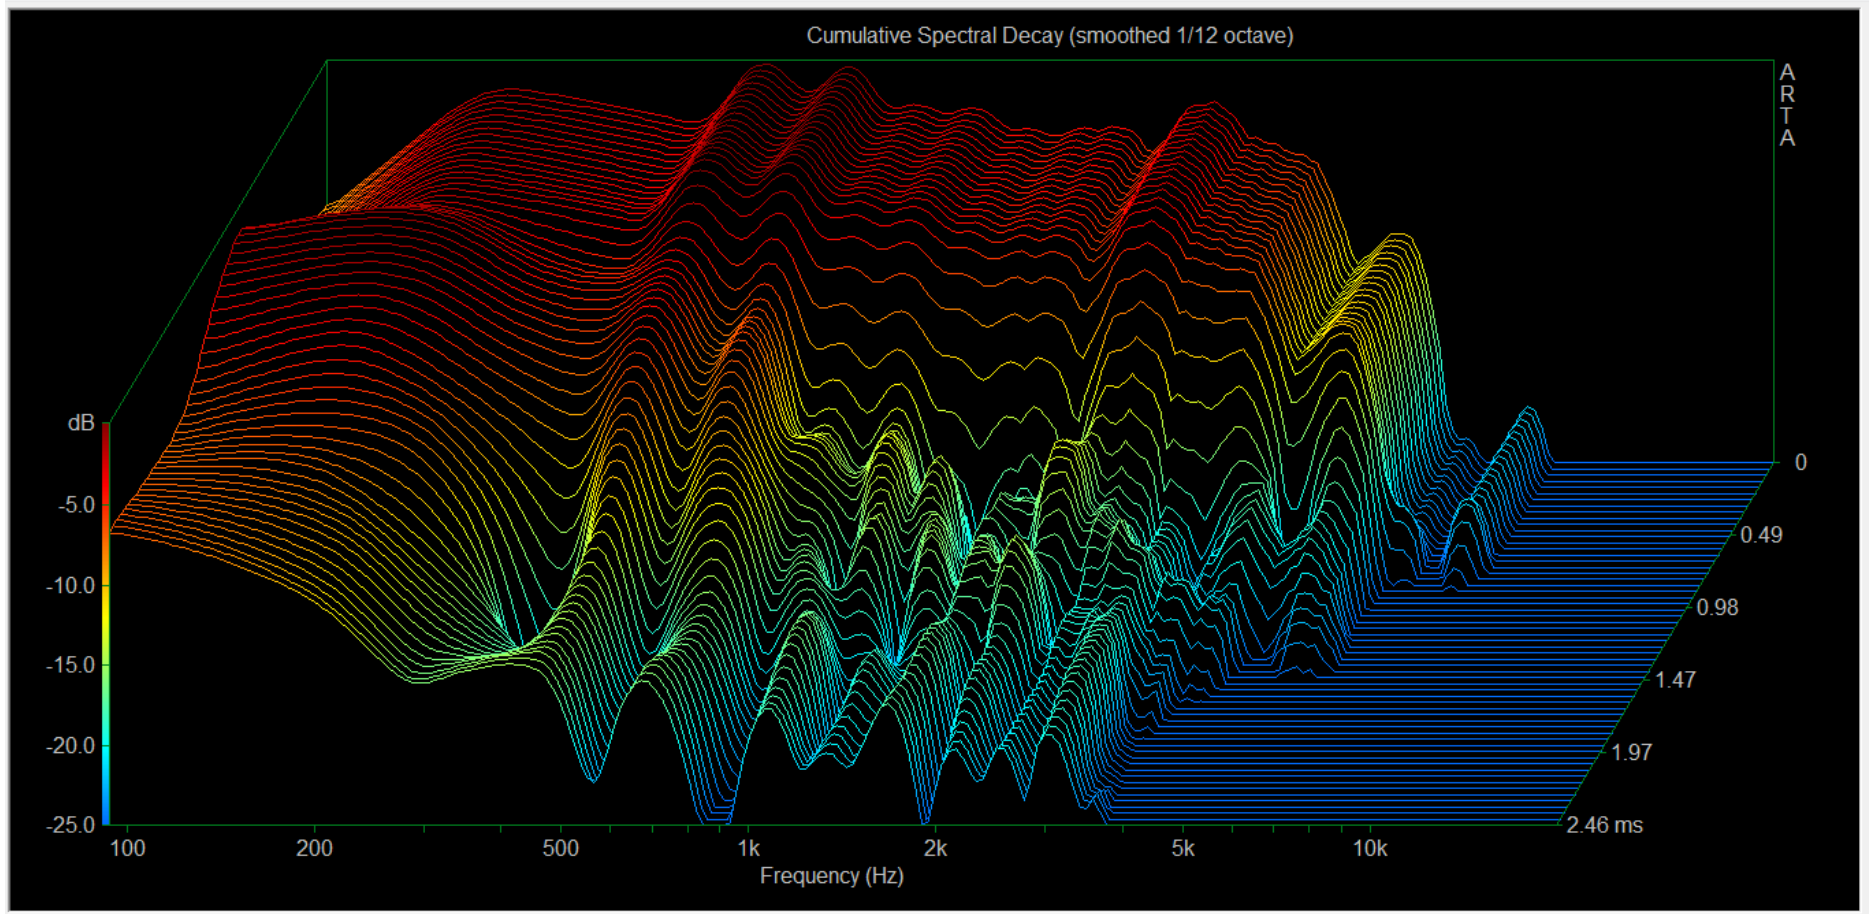

Edit

Mode Waterfall Palette Jet 25 Copy

Colored curves Grid Stepped colors Range(dB) B/W