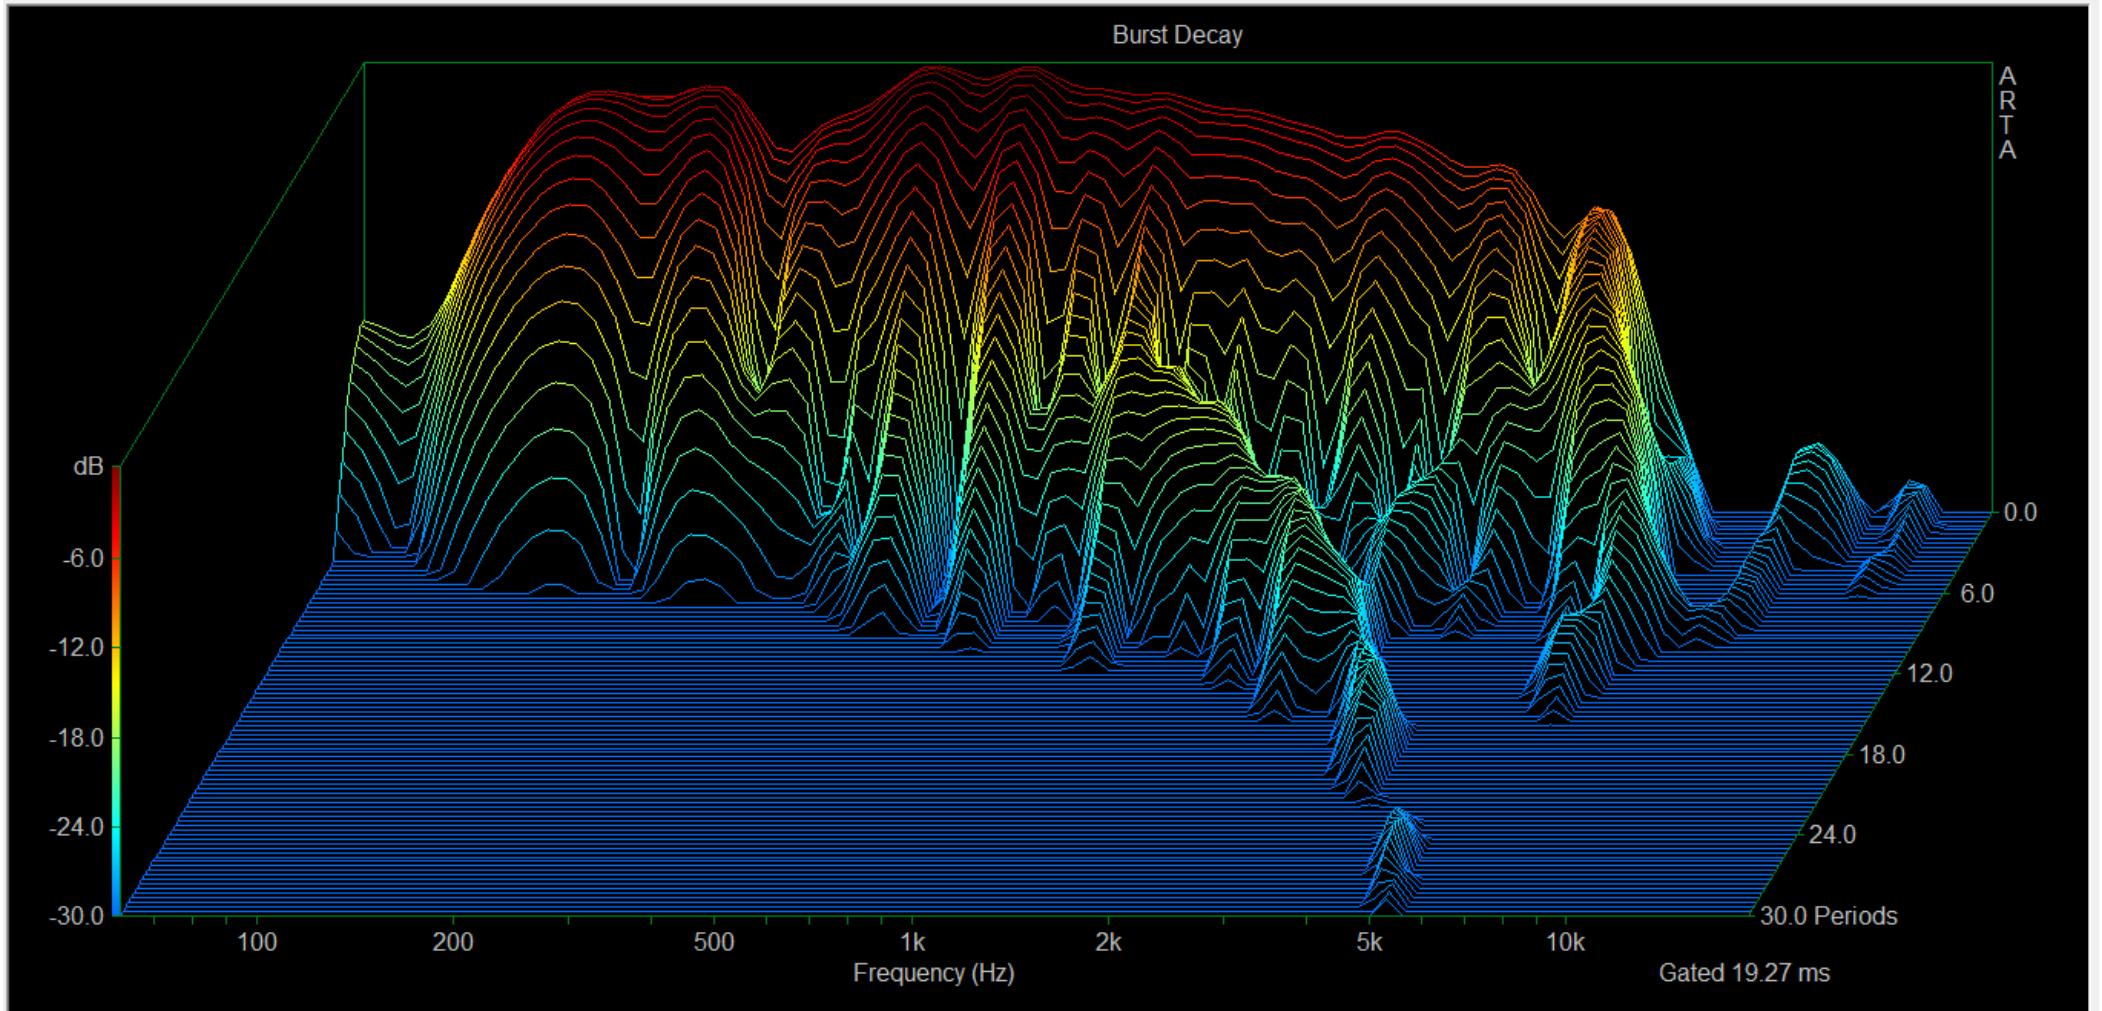

Edit

Mode Waterfall_F Palette Jet 30 Copy

Colored curves Grid Stepped colors Range(dB) B/W